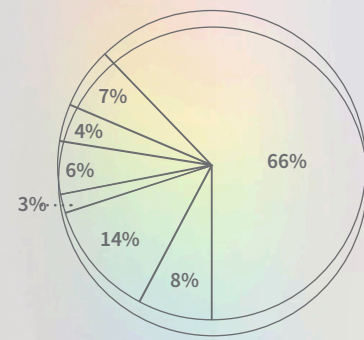

2020-2021 BY THE NUMBERS

PRISM HEALTH