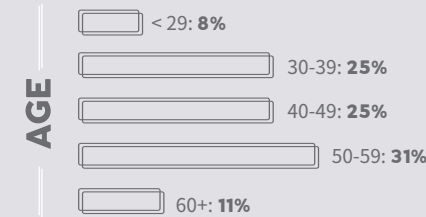

2020-2021 BY THE NUMBERS

PRISM HEALTH

DEMOGRAPHICS

RACE
WHITE: 66%
BLACK: 7%
ASIAN: 4%
NATIVE AMERICAN/AMERICAN INDIAN: 6%
NATIVE HAWAIIAN/PACIFIC ISLANDER: 3%
UNKNOWN: 14%
ETHNICITY
HISPANIC (ALL RACES): 8%

BEHAVIORAL HEALTH

269
behavioral health patients served

PRIMARY CARE

1,409
primary care patients served

DEMOGRAPHICS

RACE
WHITE: 72%
BLACK: 5%
ASIAN: 5%
NATIVE AMERICAN/AMERICAN INDIAN: 5%
NATIVE HAWAIIAN/PACIFIC ISLANDER: 2%
UNKNOWN: 11%
ETHNICITY
HISPANIC (ALL RACES): 9%

GENDER IDENTITY

CIS MALE: 32%
CIS FEMALE: 15%
TRANS MALE: 10%
TRANS FEMALE: 6%
NON-BINARY: 26%
OTHER: 10%
QUESTIONING: <1%

SEXUAL ORIENTATION

SEXUAL ORIENTATION

GENDER IDENTITY

CIS MALE: 47%
CIS FEMALE: 16%
TRANS MALE: 9%
TRANS FEMALE: 7%
NON-BINARY: 12%
OTHER: 7%
QUESTIONING: <1%

SW WASHINGTON

413
people received medical case management services

156
people with HIV received supportive services

106
households received long- or short-term housing assistance

Total housing benefits paid:
$373,189

DEMOGRAPHICS

RACE
WHITE: 68%
BLACK: 12%
NATIVE AMERICAN/NATIVE ALASKAN: 2%
ASIAN/PACIFIC ISLANDER: 2%
MULTI-RACIAL/OTHER: 1%
ETHNICITY
HISPANIC (ALL RACES): 15%

VOLUNTEERS

6,994
total volunteer hours

162 total volunteers

$214,798
in-kind value of volunteer support

HOUSING & SUPPORT SERVICES

1,178
people living with HIV received supportive services

394
people received long-term housing assistance

502
people received short-term or transitional housing assistance

GENDER IDENTITY

CIS MALE: 80%
CIS FEMALE: 15%
TRANS MALE: <1%
TRANS FEMALE: 2%
GENDER NON-CONFORMING: 2%

DEMOGRAPHICS