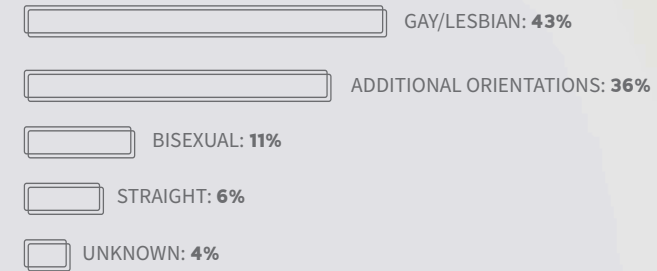

GENDER IDENTITY

CIS MALE: 47%
CIS FEMALE: 16%
TRANS MALE: 9%
TRANS FEMALE: 7%
NON-BINARY: 12%
OTHER: 7%
QUESTIONING: <1%

SW WASHINGTON

413
people received medical case management services

156
people with HIV received supportive services

106
households received long- or short-term housing assistance

Total housing benefits paid:
$373,189