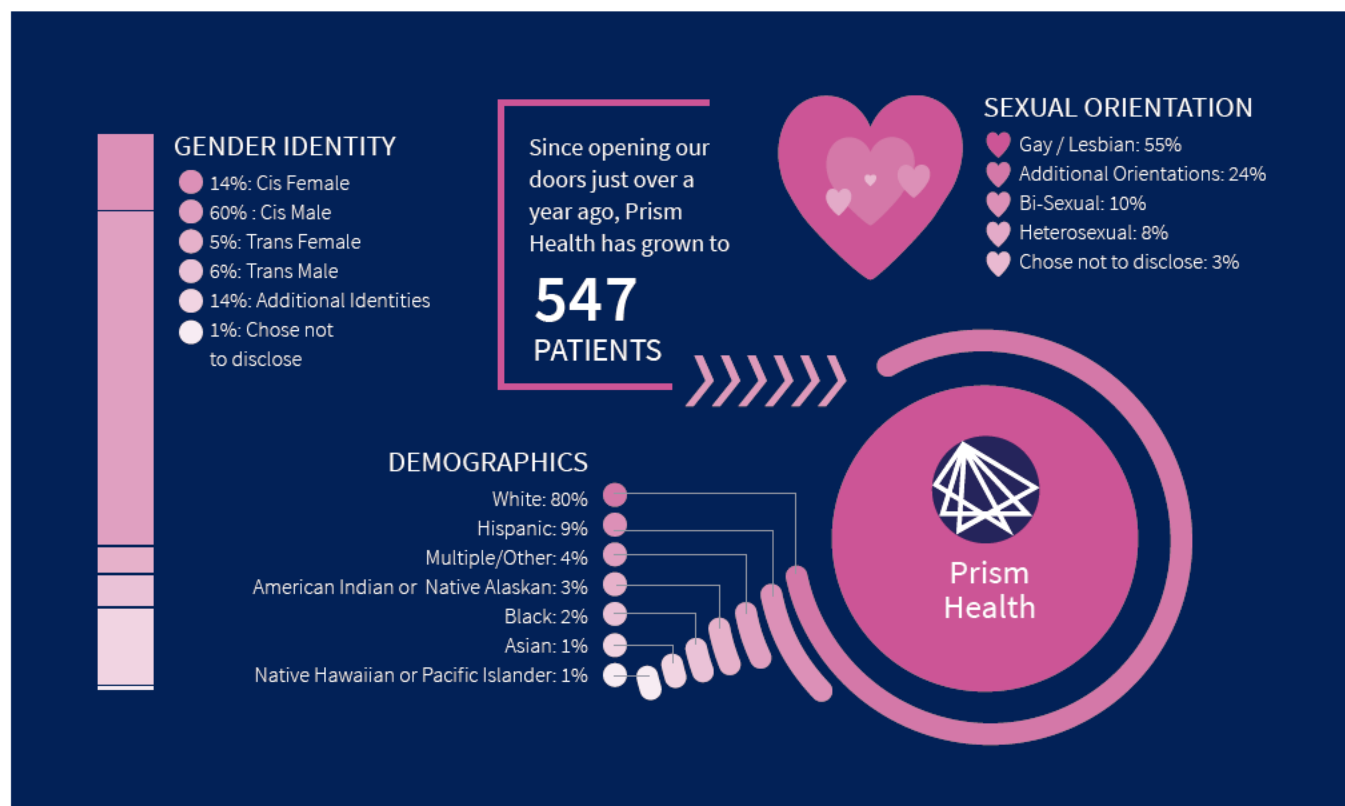

2018 by the Numbers