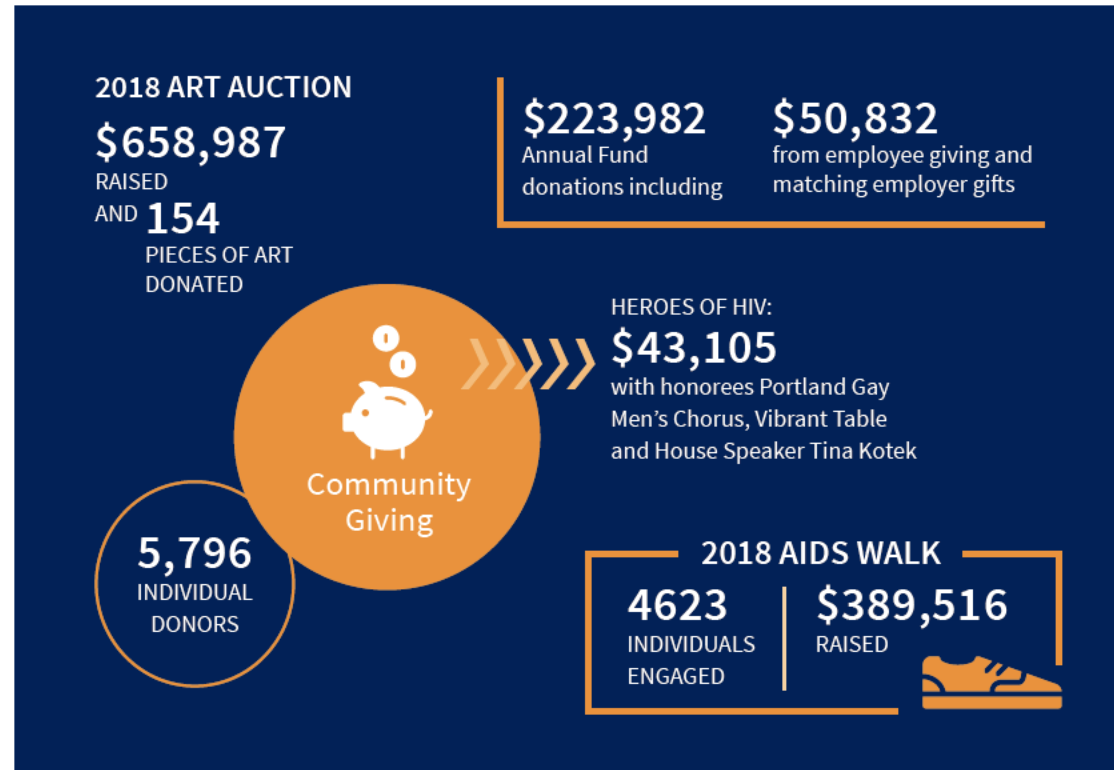

2018 by the Numbers