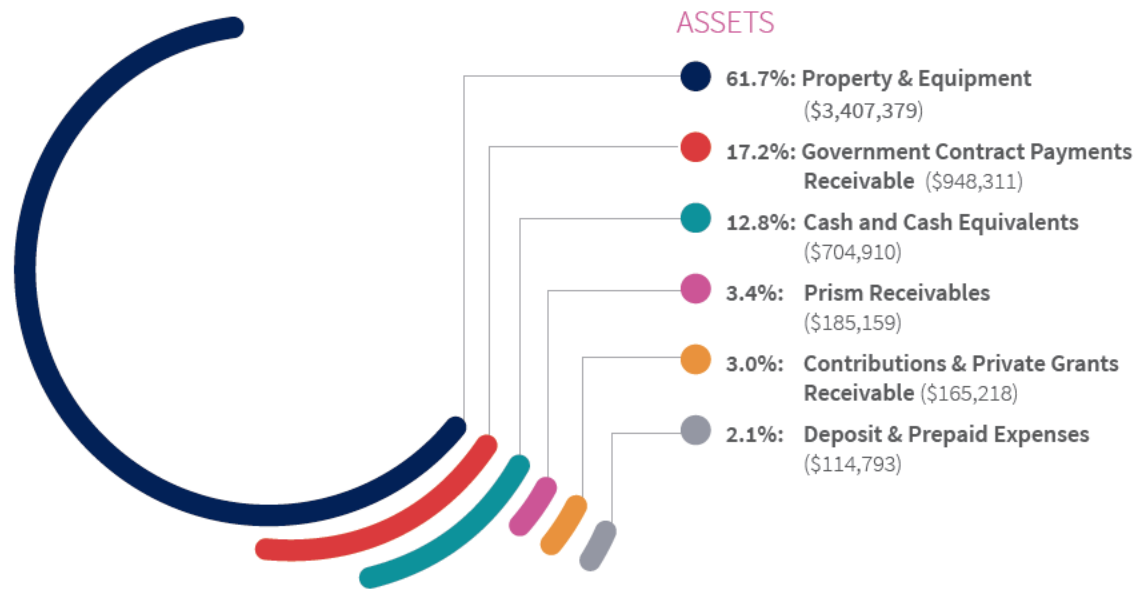

2018 NUMBERS*
Financial data

*Note: financial numbers represented here have not been audited.