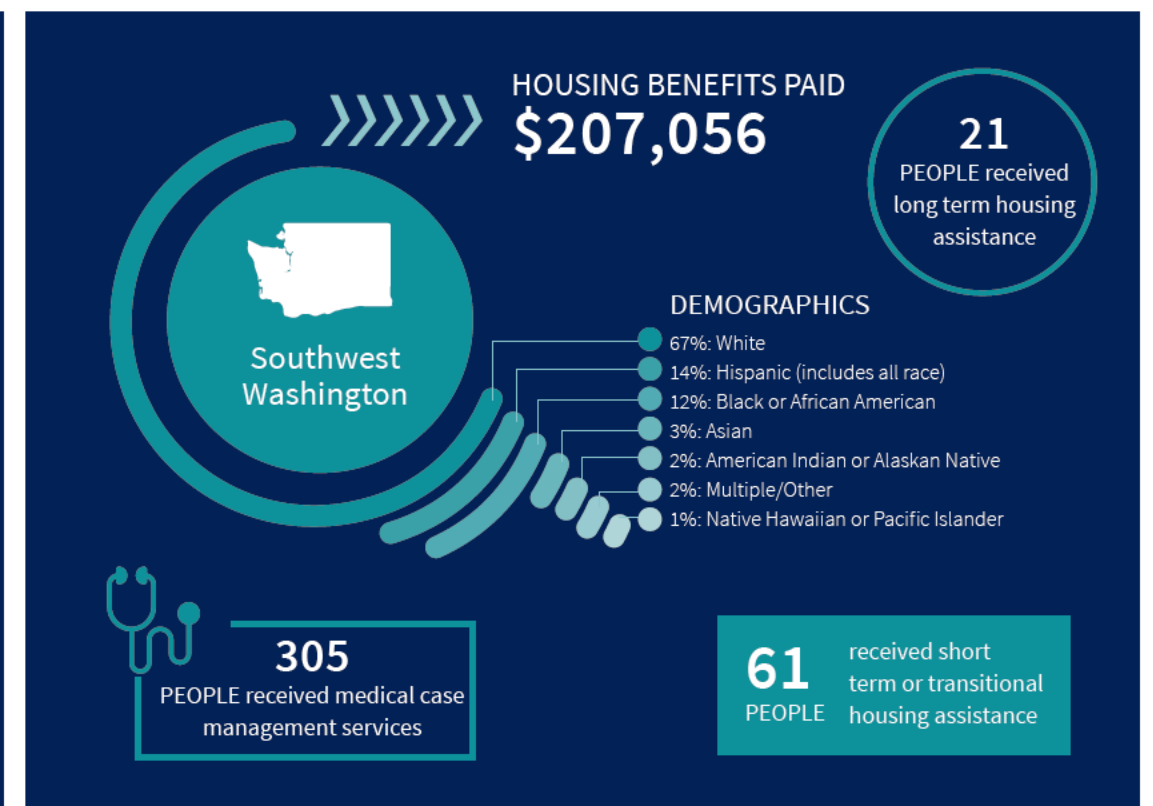

2018 by the Numbers