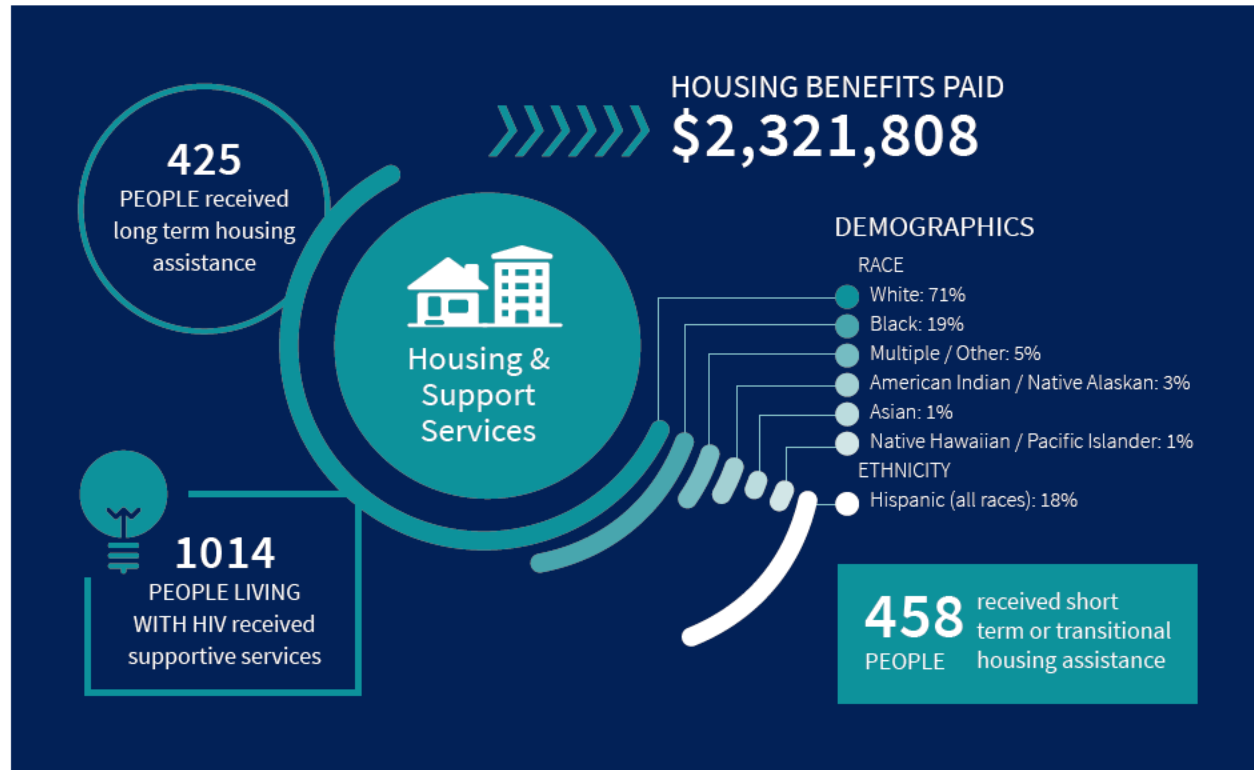

2018 by the Numbers