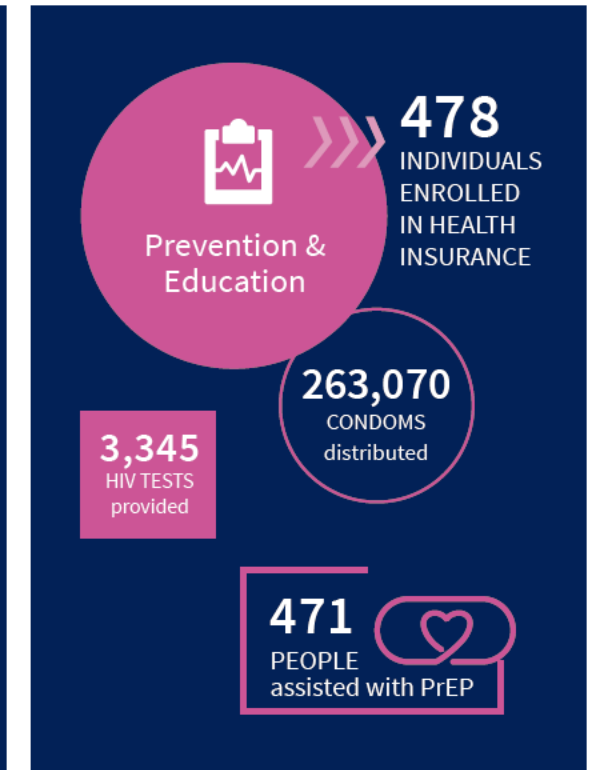

2018 by the Numbers